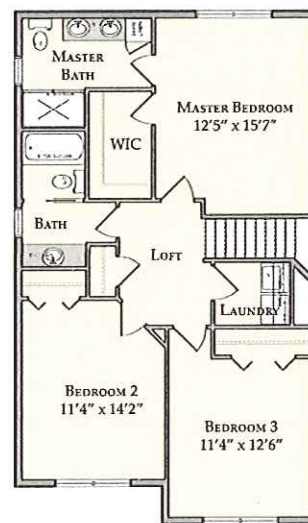

The Country View

First Floor

Second Floor

First Floor: 829
 Second Floor: 917
 Total Sq. Ft: 1746

ISM Construction

ALL FLOORPLANS AND ELEVATIONS ARE ARTIST CONCEPTS AND MAY VARY FROM THE ACTUAL PRODUCT.

ISM Construction, Inc.

Listing Agent Randal V. Kline

Phone: (717) 859-2001 ext. 113

House Price Sheet

Home Model: **Country View** Development: **Fairville Heights**

1746 sf. Three bedroom 2 1/2 bath two story

Build as per plan and standard spec's.

Base Price with the lot \$264,000.00

Allowance's (included in price)

* Kitchen, bathroom cabinets, & tops	\$7,000.00
* Flooring	\$5,550.00
* Lighting	\$700.00
* Landscaping	\$800.00

Options (not included in price)