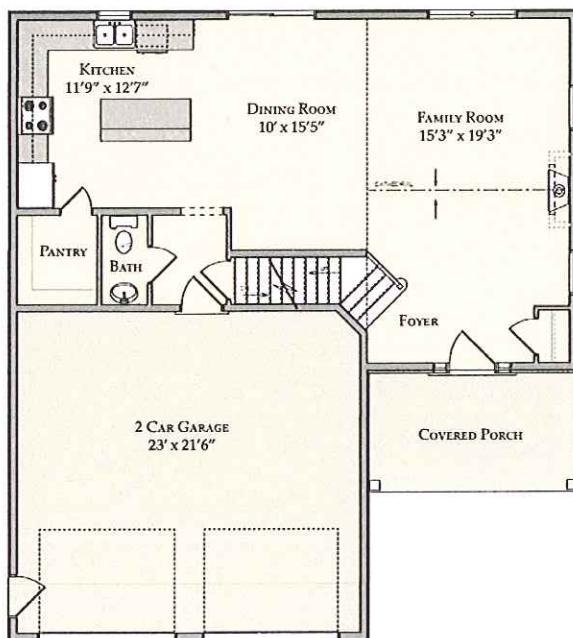

The Country View

First Floor

Second Floor

First Floor: 829
 Second Floor: 917
 Total Sq. Ft: 1746

ISM Construction

ALL FLOORPLANS AND ELEVATIONS ARE ARTIST CONCEPTS AND MAY VARY FROM THE ACTUAL PRODUCT.

ISM Construction, Inc.

Listing Agent Randal V. Kline

Phone: (717) 859-2001 ext. 113

House Price Sheet

Home Model: **Country View** Development: **Fairville Heights**

1746 sf. Three bedroom 2 1/2 bath two story

Build as per plan and standard spec's.

Base Price with the lot \$264,000.00

Allowance's (included in price)

* Kitchen, bathroom cabinets, & tops	\$7,000.00
* Flooring	\$5,550.00
* Lighting	\$700.00
* Landscaping	\$800.00

Options (not included in price)