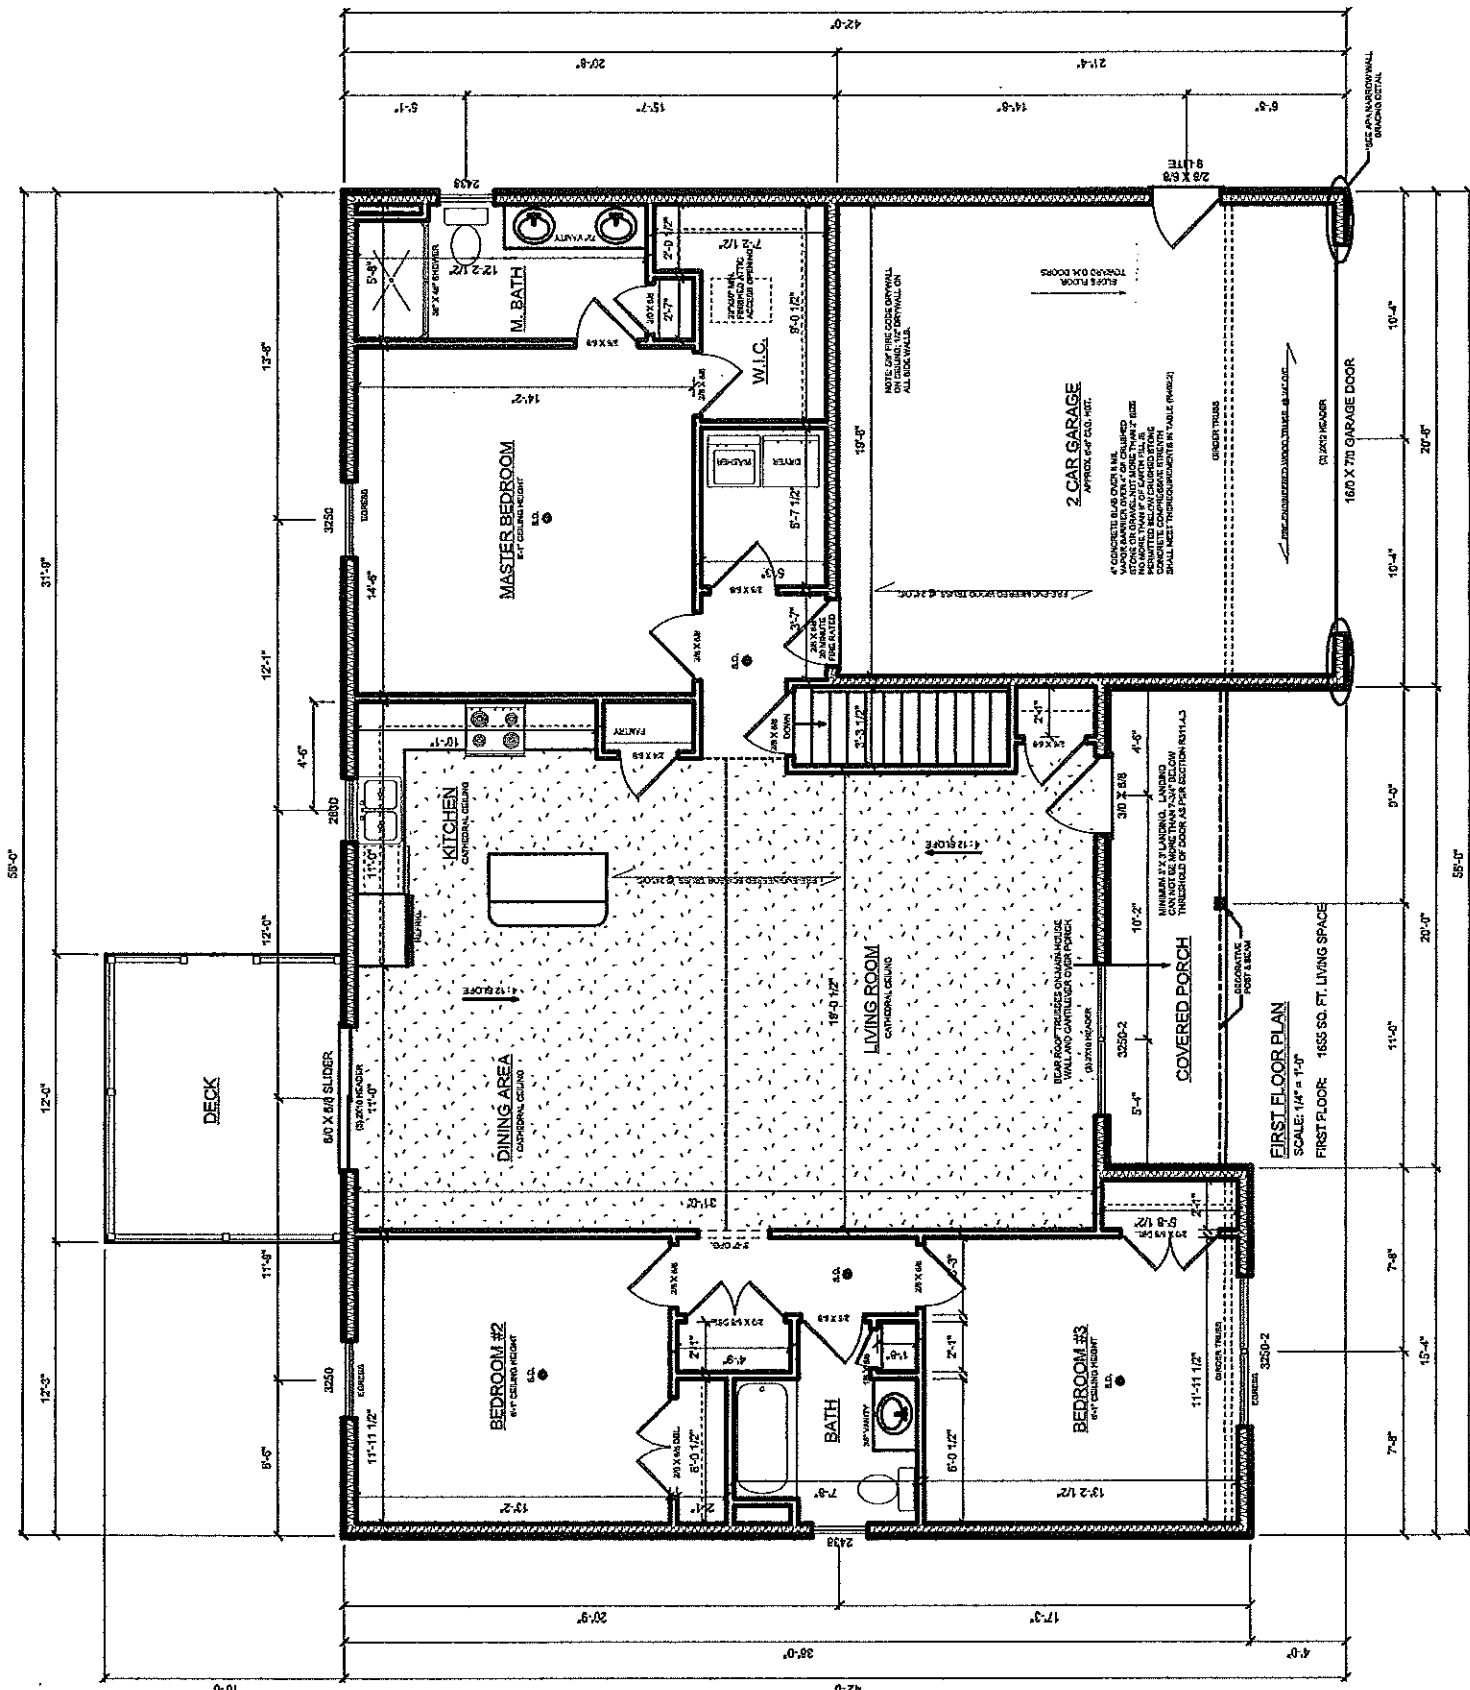

FRONT ELEVATION
SCALE 1/4" = 1'-0"

LEFT ELEVATION
SCALE 1/4" = 1'-0"

REAR ELEVATION
SCALE: 1/4" = 1'-0"

RIGHT ELEVATION
SCALE: 1/4" = 1'-0"

FIRST FLOOR PLAN
 SCALE: 1/4" = 1'-0"
 FIRST FLOOR: 1655 SQ. FT. LIVING SPACE